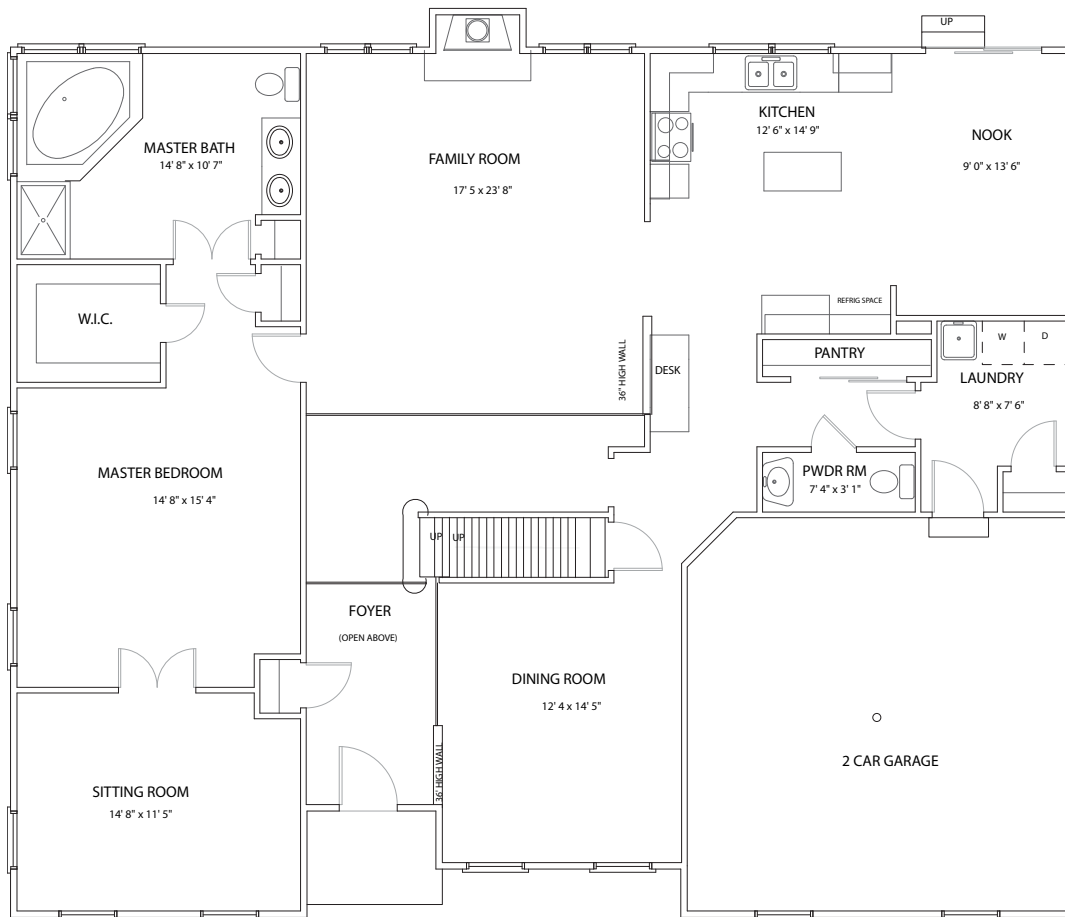

# THE LEGEND FLOORPLAN

First Floor Plan

Second Floor Plan

*Approximately 3,200 square feet. All dimensions are approximate.*